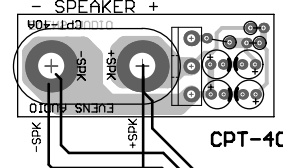

BAL-02

AC IN
220VAC
50/60Hz

POWER SWITCH

DP-04

PSX-1200i
PSX-2400i

VOL CH1 (BRD)

VOL CH2

DLC-750