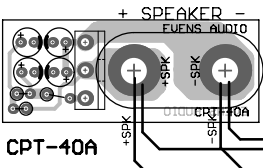

BAL-02

AC IN
220VAC
50/60Hz

POWER SWITCH

DP-04

PSX-1200i
PSX-2400i

VOL CH1 (BRD)

VOL CH2

DLC-750