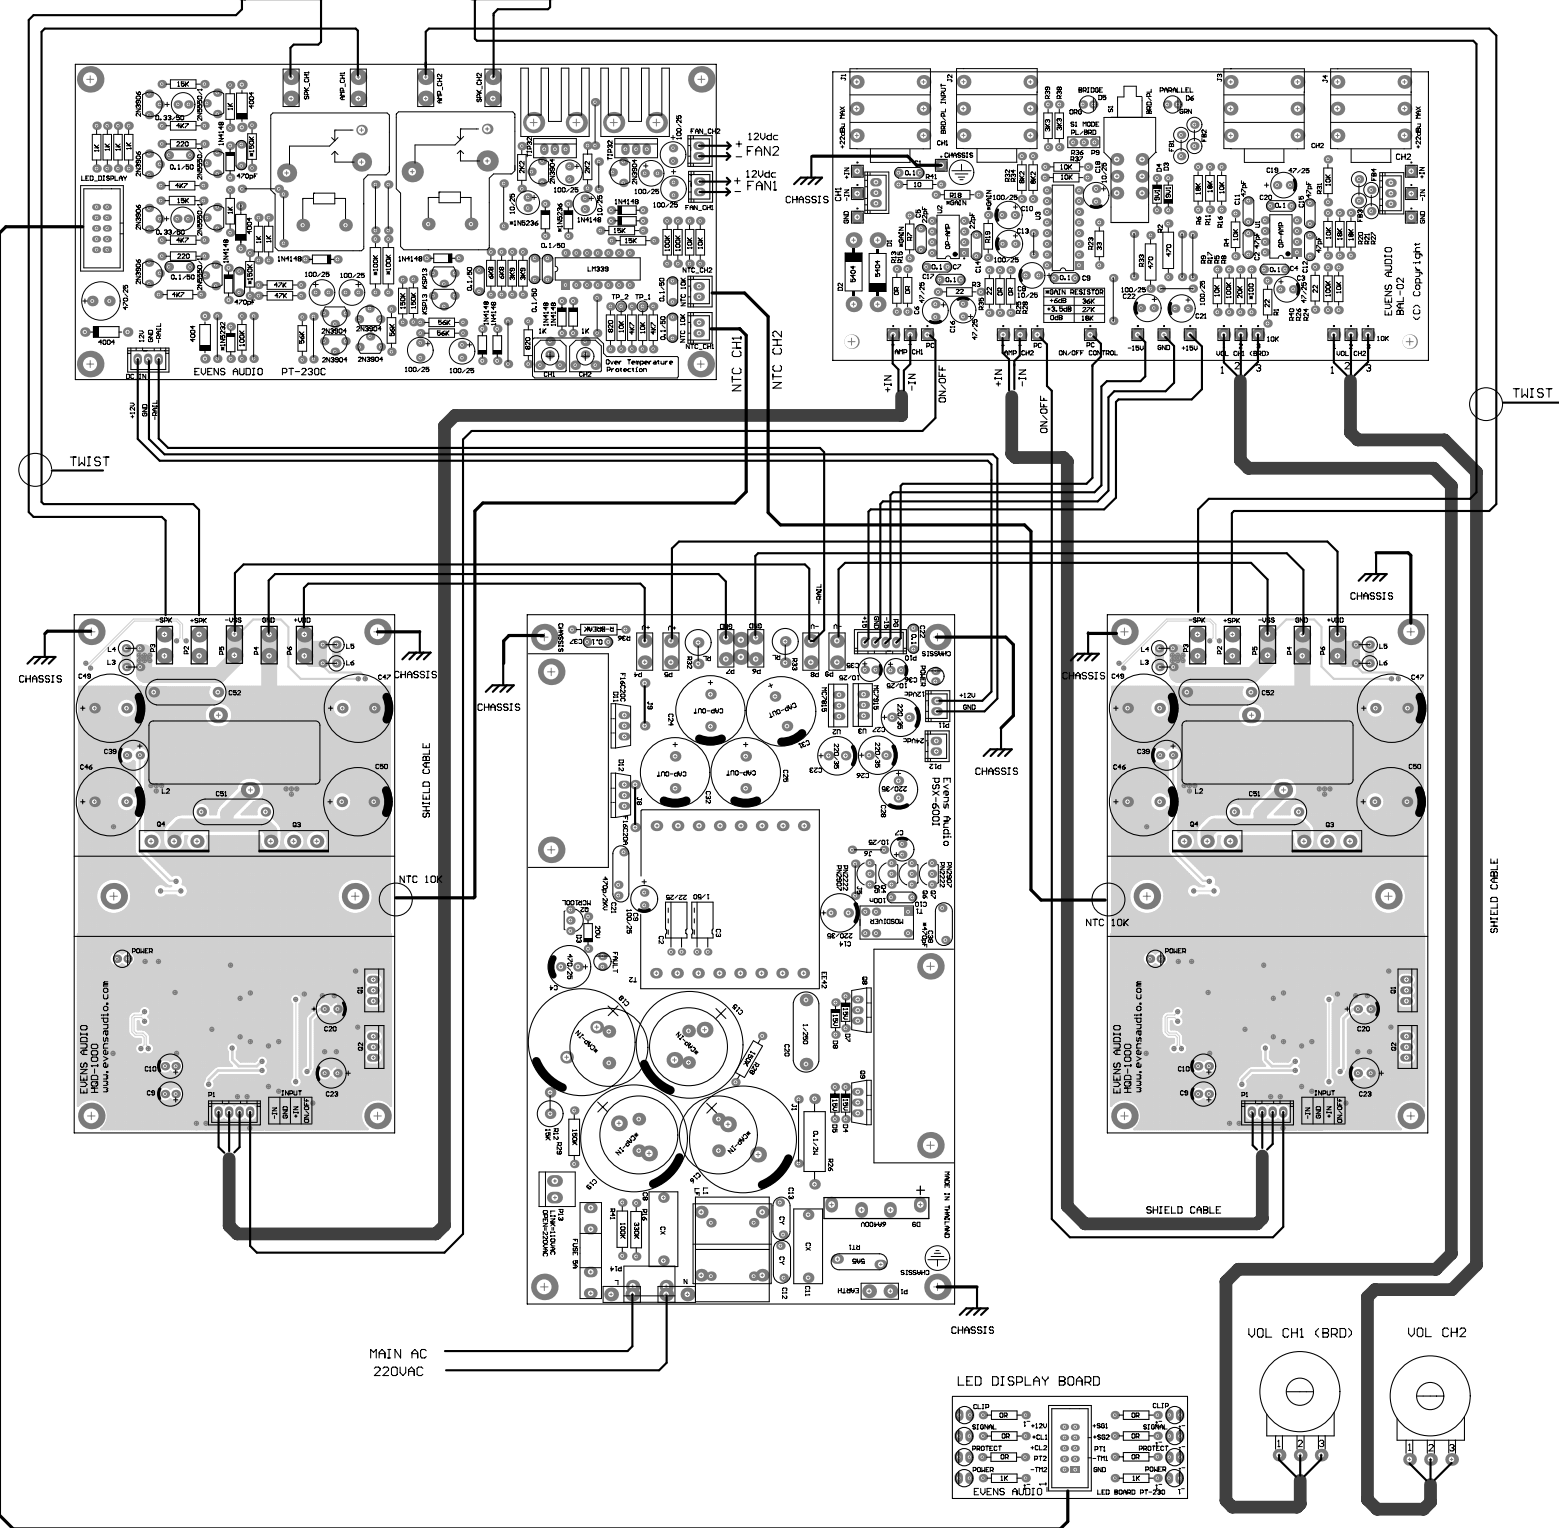

- SPEAKER-L +      - SPEAKER-R +

THIST

SHIELD CABLE

VOL CH1 (BRD)      VOL CH2